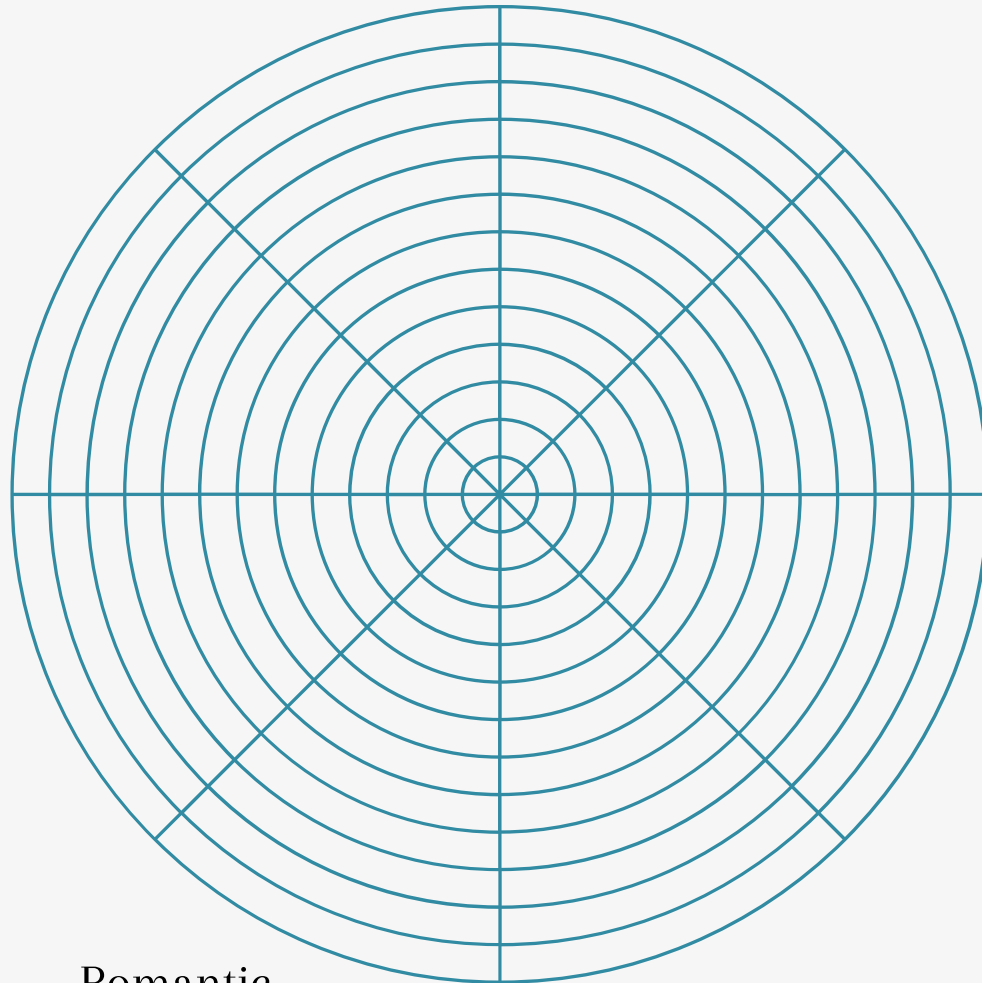

the life-balance wheel

Date: _____

Family/Friends

Spirituality

Career

Health

Environment/
Community

Fun/leisure

Romantic
relationships

Money/finanicals

The Life-Balance Wheel represents important aspects of a balanced/fulfilled life. Rate your level of satisfaction with each area of life by coloring in the percentage of the wedge that represents that part of life. This is a current look of some of the major aspects. However, this is used as a reflection tool not a critique.